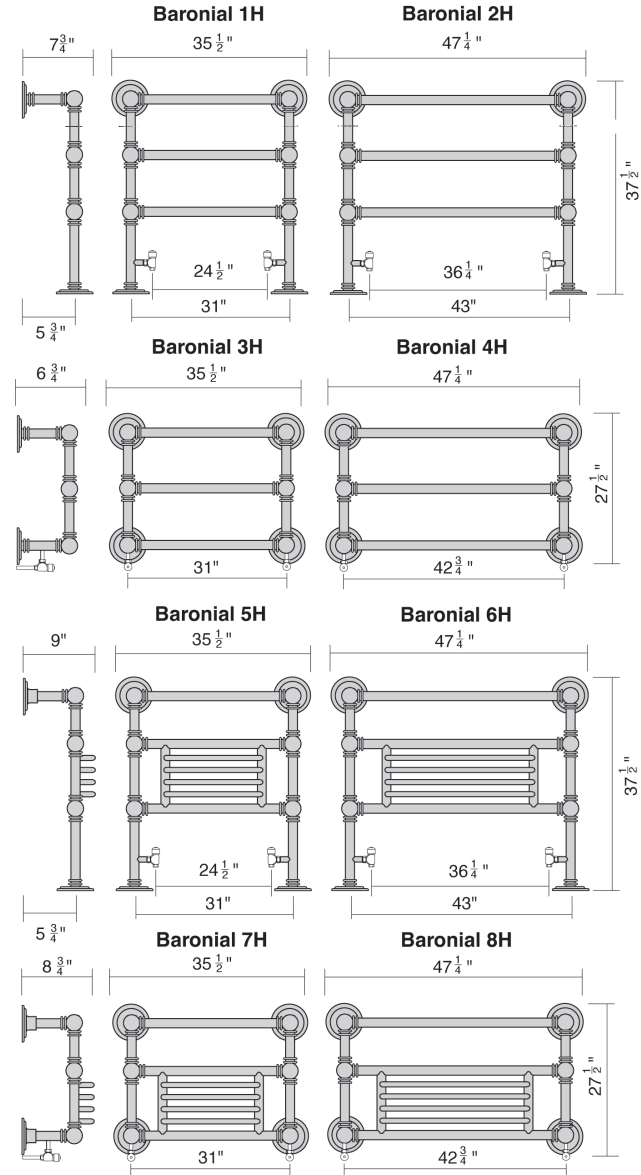

Baronial

Special sizes on request - Total brass construction

Hydronic (H)

Electric (Z)

Electric - socket on the right hand side unless ordered otherwise.

Model	Chrome	Nickel	Satin Nickel	Brass	Gold	Colour
Baronial 1	\$3869.00	\$3955.00	\$4133.00	\$6186.00	\$6495.00	\$4062.00
Baronial 2	\$4010.00	\$4432.00	\$4630.00	\$7092.00	\$7447.00	\$4210.00
Baronial 3	\$3819.00	\$4666.00	\$4890.00	\$7583.00	\$7962.00	\$4009.00
Baronial 4	\$3996.00	\$4175.00	\$5520.00	\$8440.00	\$8862.00	\$4195.00
Baronial 5	\$4062.00	\$4176.00	\$4366.00	\$6495.00	\$6820.00	\$4265.00
Baronial 6	\$4233.00	\$4654.00	\$4864.00	\$7447.00	\$7820.00	\$4444.00
Baronial 7	\$4034.00	\$4690.00	\$5134.00	\$7961.00	\$8359.00	\$4235.00
Baronial 8	\$4235.00	\$4924.00	\$5390.00	\$8359.00	\$8777.00	\$4446.00