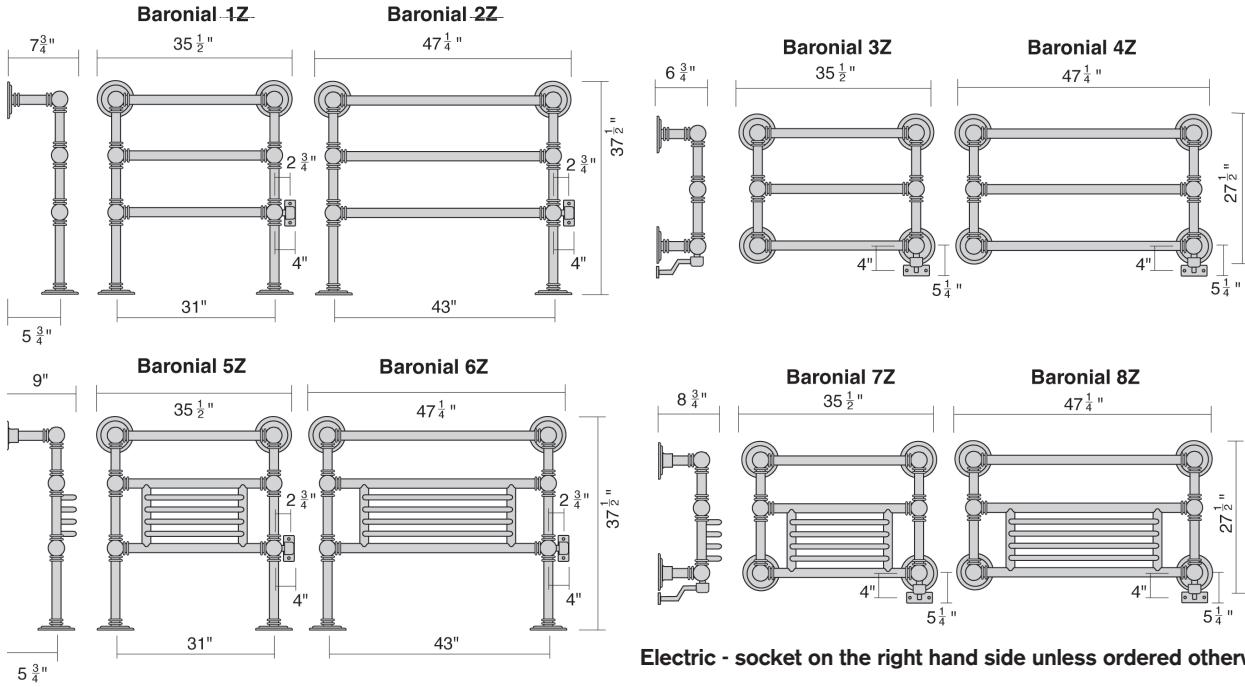

Baronial

Special sizes on request - Total brass construction

Hydronic (H)

Electric (Z)

Electric - socket on the right hand side unless ordered otherwise.

Model	Chrome	Nickel	Satin Nickel	Brass	Gold	Colour
Baronial 1	\$3869.00	\$3955.00	\$4133.00	\$6186.00	\$6495.00	\$4062.00
Baronial 2	\$4010.00	\$4432.00	\$4630.00	\$7092.00	\$7447.00	\$4210.00
Baronial 3	\$3819.00	\$4666.00	\$4890.00	\$7583.00	\$7962.00	\$4009.00
Baronial 4	\$3996.00	\$4175.00	\$5520.00	\$8440.00	\$8862.00	\$4195.00
Baronial 5	\$4062.00	\$4176.00	\$4366.00	\$6495.00	\$6820.00	\$4265.00
Baronial 6	\$4233.00	\$4654.00	\$4864.00	\$7447.00	\$7820.00	\$4444.00
Baronial 7	\$4034.00	\$4690.00	\$5134.00	\$7961.00	\$8359.00	\$4235.00
Baronial 8	\$4235.00	\$4924.00	\$5390.00	\$8359.00	\$8777.00	\$4446.00