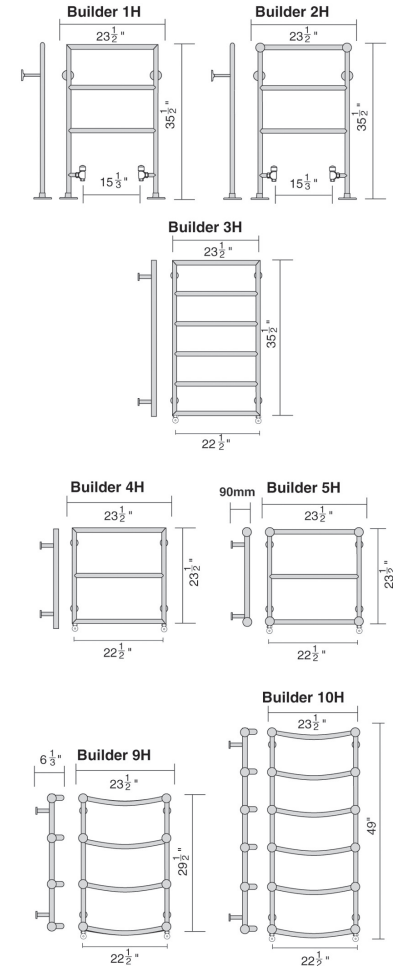

These models are only more affordable because intricacies in production or components have been minimised. Quality has not been compromised yet price has been moderated.

Model	Chrome	Nickel	Satin Nickel	Brass	Gold	Colour
Builder 1	\$1190.90	\$1460.00	\$1523.00	\$1607.00	\$1677.00	\$1249.00
Builder 2	\$1342.00	\$1533.00	\$1609.00	\$1770.00	\$1859.00	\$1409.00
Builder 3	\$1764.00	\$1852.00	\$1930.00	\$2293.00	\$2407.00	\$1852.00
Builder 4	\$1396.00	\$1484.00	\$1547.00	\$1631.00	\$1702.00	\$1465.00
Builder 5	\$1465.00	\$1661.00	\$1733.00	\$1778.00	\$1856.00	\$1538.00
Builder 7	\$1102.00	\$1337.00	\$1393.00	\$1690.00	\$1764.00	\$1157.00
Builder 8	\$1019.00	\$1166.00	\$1214.00	\$1430.00	\$1585.00	\$1069.00
Builder 9	\$1705.00	\$1822.00	\$1899.00	\$2352.00	\$2454.00	\$1790.00
Builder 10	\$2033.00	\$2268.00	\$2361.00	\$3003.00	\$3133.00	\$2134.00
Builder 11	\$1318.00	\$1347.00	\$1398.00	\$1612.00	\$1692.00	\$1383.00
Builder 12	\$1465.00	\$1494.00	\$1553.00	\$1692.00	\$1777.00	\$1538.00
Builder 14	\$1078.00	\$1136.00	\$1183.00	\$1489.00	\$1554.00	\$1131.00