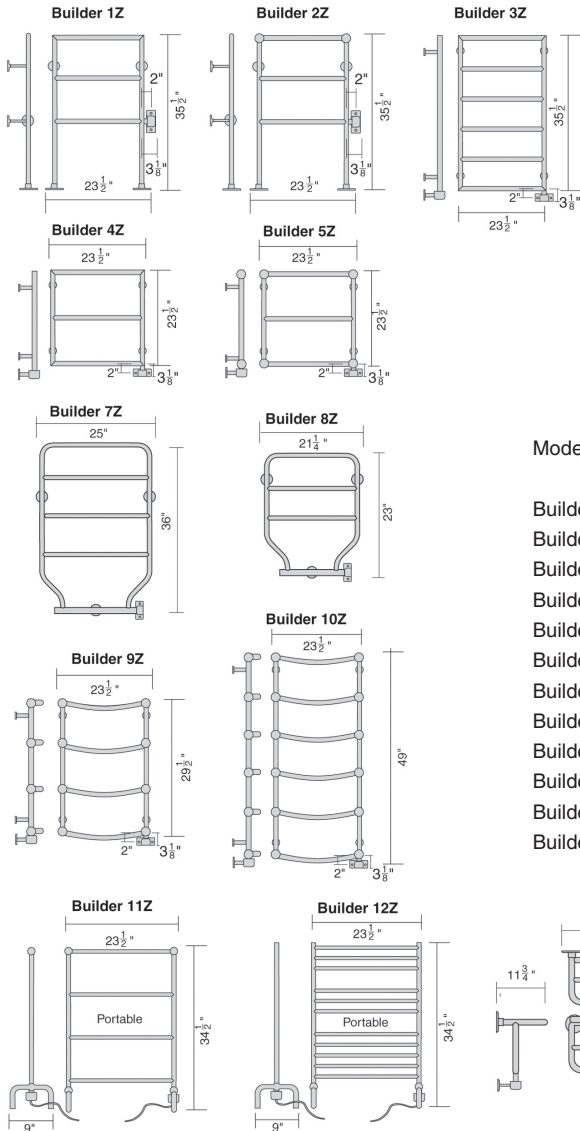

Electric (Z)

Builder

Hydronic (H)

Some of our clients prefer the elegance of simplicity. Or plain discretion and less ostentation. Others seek practical utility which is not synonymous with lack of quality.

These models are only more affordable because intricacies in production or components have been minimised. Quality has not been compromised yet price has been moderated.

Model	Chrome	Nickel	Satin Nickel	Brass	Gold	Colour
Builder 1	$1190.90	$1460.00	$1523.00	$1607.00	$1677.00	$1249.00
Builder 2	$1342.00	$1533.00	$1609.00	$1770.00	$1859.00	$1409.00
Builder 3	$1764.00	$1852.00	$1930.00	$2293.00	$2407.00	$1852.00
Builder 4	$1396.00	$1484.00	$1547.00	$1631.00	$1702.00	$1465.00
Builder 5	$1465.00	$1661.00	$1733.00	$1778.00	$1856.00	$1538.00
Builder 7	$1102.00	$1337.00	$1393.00	$1690.00	$1764.00	$1157.00
Builder 8	$1019.00	$1166.00	$1214.00	$1430.00	$1585.00	$1069.00
Builder 9	$1705.00	$1822.00	$1899.00	$2352.00	$2454.00	$1790.00
Builder 10	$2033.00	$2268.00	$2361.00	$3003.00	$3133.00	$2134.00
Builder 11	$1318.00	$1347.00	$1398.00	$1612.00	$1692.00	$1383.00
Builder 12	$1465.00	$1494.00	$1553.00	$1692.00	$1777.00	$1538.00
Builder 14	$1078.00	$1136.00	$1183.00	$1489.00	$1554.00	$1131.00