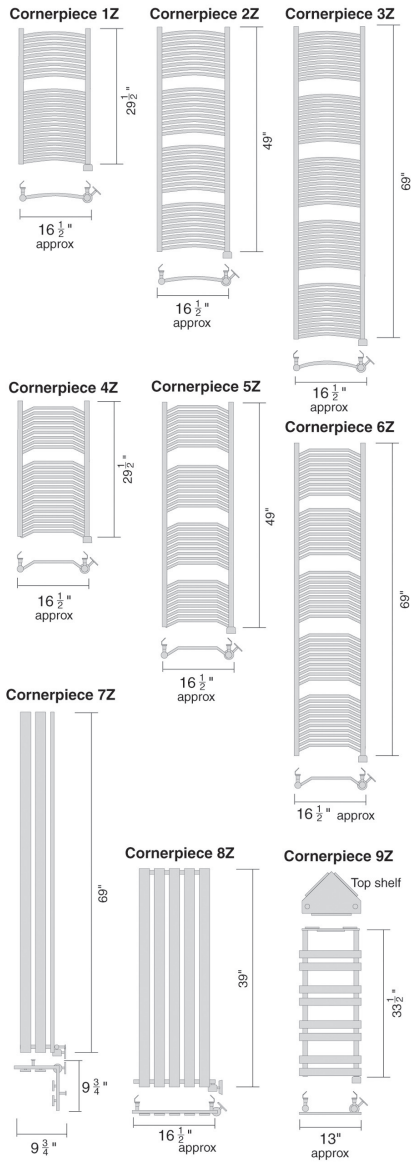

Electric (Z)

Corner Piece

Your bathroom may be the smallest room in your home where space is at a premium. Yet again, our design experts have produced some effective ideas to make use of every corner, niche or recess.

Perhaps your corner will be transformed to the 'cornerpiece' of your bathroom - warming your towels too!

Model	Chrome	Nickel	Satin Nickel	Brass	Gold	Colour
Cornerpiece 1	\$2276.00	\$2334.00	\$2437.00	\$2849.00	\$2977.00	\$2389.00
Cornerpiece 2	\$3256.00	\$3363.00	\$3511.00	\$4657.00	\$4870.00	\$3418.00
Cornerpiece 3	\$4508.00	\$4615.00	\$4820.00	\$6276.00	\$6565.00	\$4733.00
Cornerpiece 4	\$2182.00	\$2276.00	\$2375.00	\$3162.00	\$3307.00	\$2291.00
Cornerpiece 5	\$3118.00	\$3280.00	\$3424.00	\$4383.00	\$4581.00	\$3273.00
Cornerpiece 6	\$4316.00	\$4449.00	\$4645.00	\$5948.00	\$6220.00	\$4531.00
Cornerpiece 7	\$2704.00	\$2812.00	\$2931.00	\$3704.00	\$3867.00	\$2836.00
Cornerpiece 8	\$2503.00	\$2641.00	\$2754.00	\$3385.00	\$3536.00	\$2628.00
Cornerpiece 9	\$2815.00	\$2951.00	\$3098.00	\$4071.00	\$4274.00	\$2955.00
Cornerpiece 10	\$3458.00	\$3663.00	\$3846.00	\$5310.00	\$5575.00	\$3630.00
Cornerpiece 11	\$1736.00	\$1859.00	\$1938.00	\$2545.00	\$2658.00	\$1822.00
Cornerpiece 12	\$2119.00	\$2227.00	\$2318.00	\$2805.00	\$2925.00	\$2224.00

Hydronic (H)