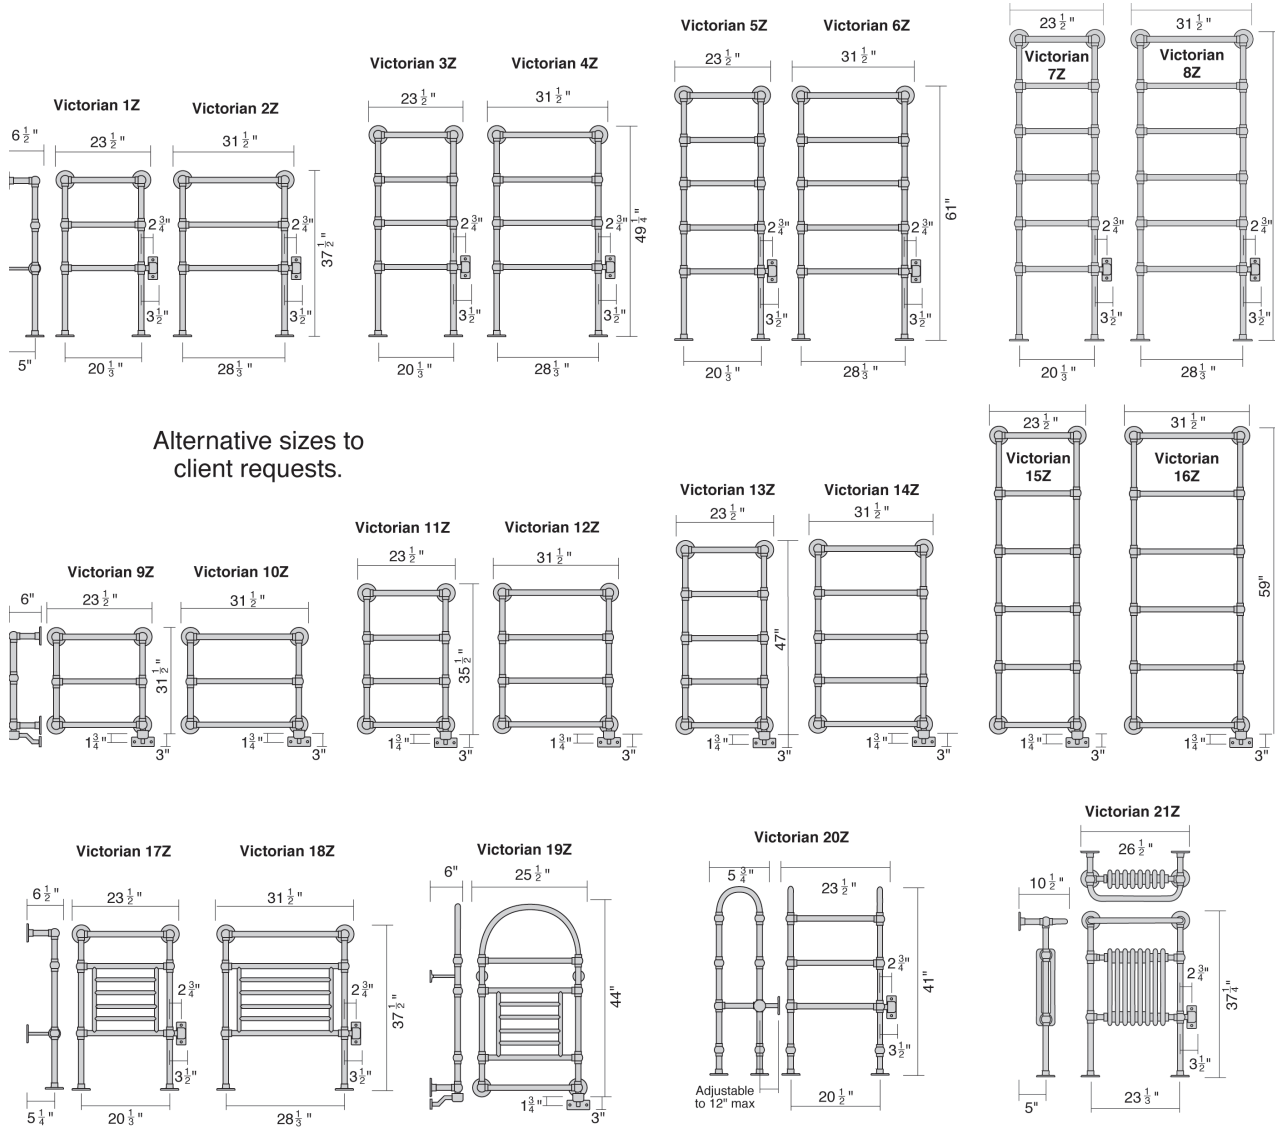

# Victo

This selection of Victorian, ball-jointed towel warmers are reminiscent of England's Imperial period and reflects the solidity and practicality of the Victorian age.

Model	Chrome	Nickel
Victorian 1	\$1802.00	\$1938.00
Victorian 2	\$2009.00	\$2068.00
Victorian 3	\$2122.00	\$2389.00
Victorian 4	\$2152.00	\$2454.00
Victorian 5	\$2158.00	\$2570.00
Victorian 6	\$2188.00	\$2629.00
Victorian 7	\$2194.00	\$2950.00
Victorian 8	\$2224.00	\$3018.00
Victorian 9	\$1896.00	\$2009.00
Victorian 10	\$2031.00	\$2064.00
Victorian 11	\$2163.00	\$2233.00
Victorian 12	\$2198.00	\$2297.00
Victorian 13	\$2203.00	\$2531.00
Victorian 14	\$2234.00	\$2597.00
Victorian 15	\$2239.00	\$2864.00
Victorian 16	\$2269.00	\$2931.00
Victorian 17	\$2226.00	\$2549.00
Victorian 18	\$2281.00	\$2803.00
Victorian 19	\$2301.00	\$2843.00
Victorian 20	\$2315.00	\$3424.00
Victorian 21	\$2371.00	\$3477.00